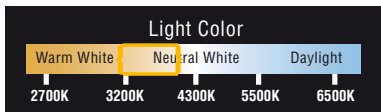

5xLED

LED SOLAR TABLE LIGHT • 1 Pack

Automatic switch-on
with twilight sensor

5x
Warm white

SOLAR | **8h** | IP44

High quality plastic

GL1072EZ

Color temperature	Warm white: 3600K - 4200K
Material	Housing: Metal, high quality plastic Panel: Plastic
Function	<ul style="list-style-type: none"> • ON / OFF switch • Automatic switch-on with twilight sensor
Batteries	1x 300mAh 1.2V NiMH AAA battery included
Runtime	Long runtime, up to 8 hours
No./type of LEDs	5x neutral white LED
Product dimensions	Height: 15.00cm, Width: 15.00cm
Packaging type	1 piece in colorbox
EAN	0884620062101